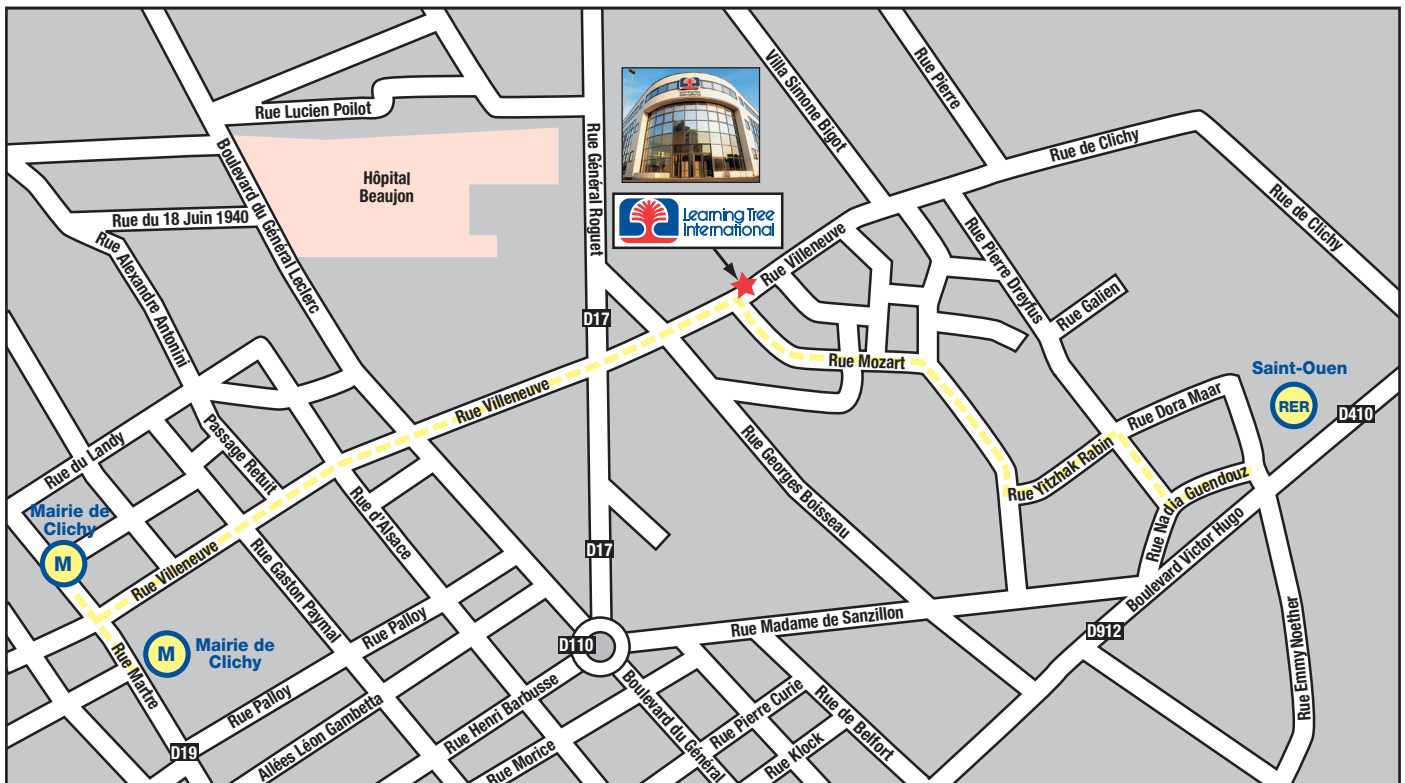

Where to find us

Our address:
68, rue Villeneuve
92587 Clichy Cedex
Phone: 01 49 68 53 00
Fax: 01 49 68 53 33
www.learningtree.fr

Map

Learning Tree International

68, rue Villeneuve
92587 Clichy Cedex
FRANCE
Fax: 01 49 68 53 33
www.learningtree.fr

Education Is Our Business®

SA AU CAPITAL DE 300.000 € - SIREN 311 263 107 RCS NANTERRE
SIRET 311 263 107 00048 - NAF 85.59A - CODE TVA FR 15 311 263 107
DÉCLARATION D'ACTIVITÉ N°11920589992

Tél : 01 49 68 53 00
www.learningtree.fr