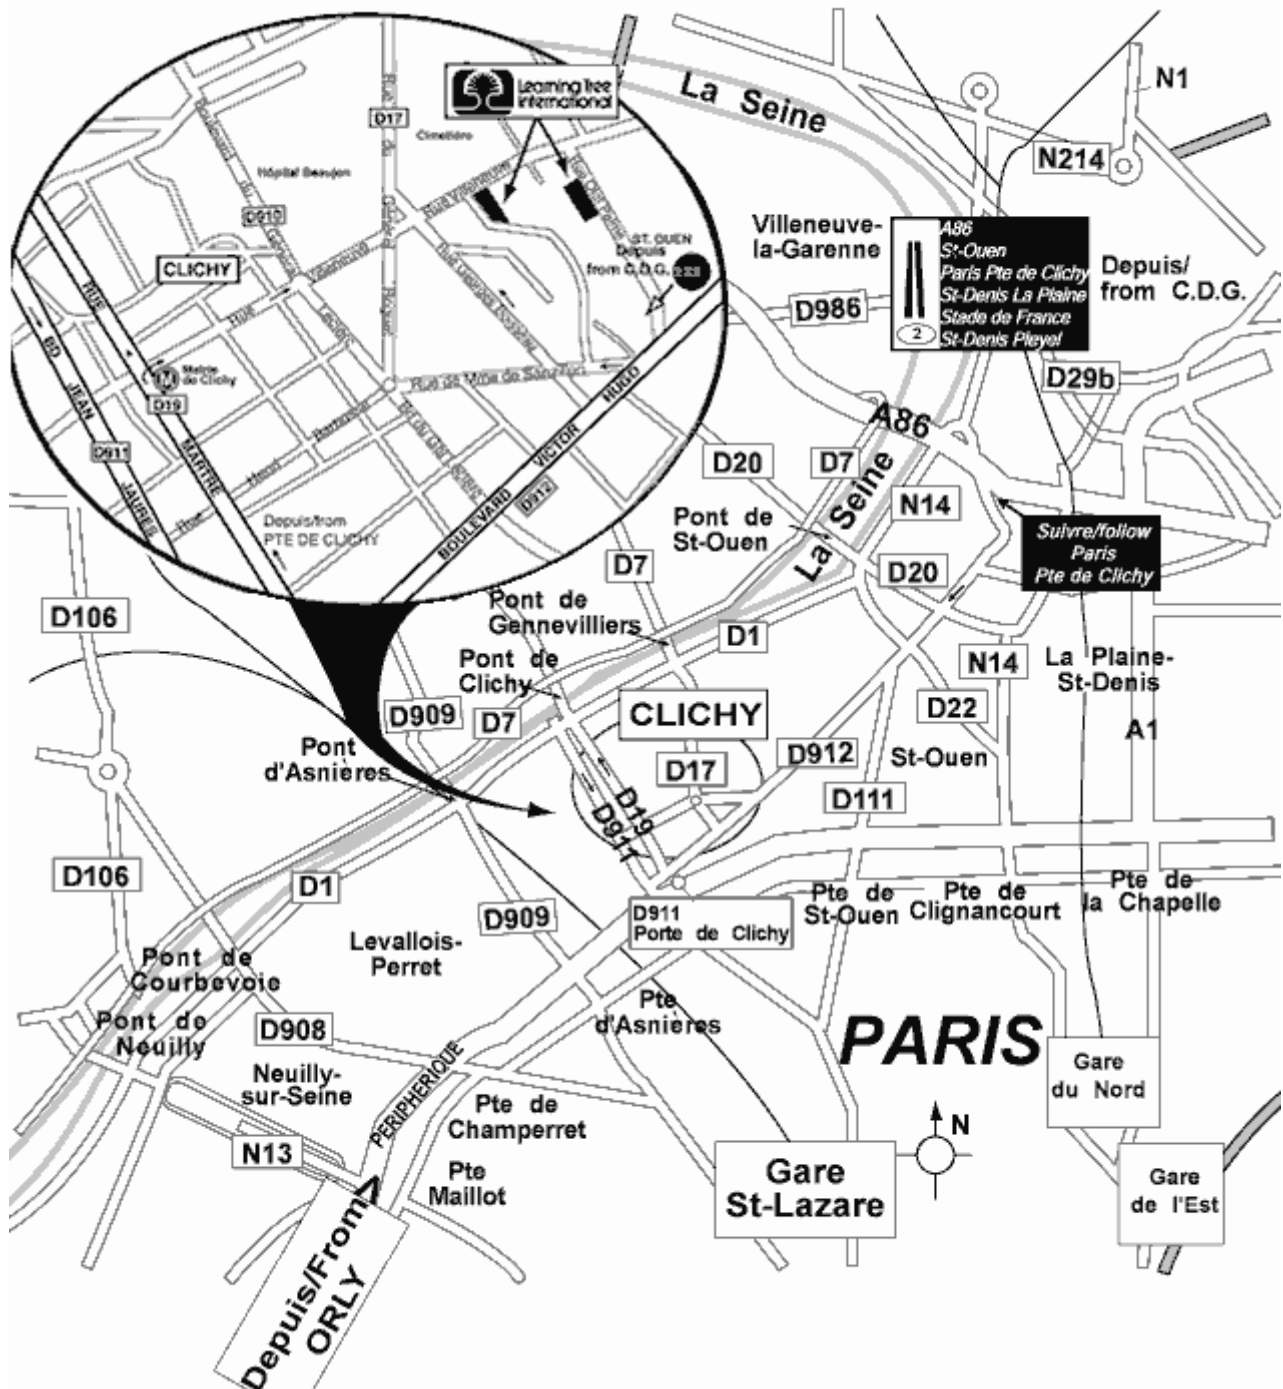

LEARNING TREE INTERNATIONAL

68 Rue Villeneuve 92587 Clichy Cedex

Tel: +33 (0)1 49 68 53 00

Route information

Location

Learning Tree International Clichy is located close to the northern ring Paris. If arriving by car, there is limited outdoor parking available, payable at a meter. Please notify reception in advance that you plan to drive to the venue.

By car from Orly Airport (SOUTH Paris): Join the A106 and the A6 towards Paris / Porte d'Orléans. Continue on the ring road west. Take the exit Porte de Clichy (D911) then the direction Clichy (D19) / Saint-Ouen (D912). Turn right on Boulevard Victor Hugo (D912) then left the Boulevard du Gal Leclerc (D10). At the roundabout, continue on the street Gal Roquet (D17).

Metro access / RER

Metro Line 13 station "Mairie de Clichy" - 10 minutes walk

RER C station "St-Ouen" - 10 minutes walk

Bus access

Many buses stop nearby – please see routes below, the stop at which to alight, and the length of walk to the Learning Tree.

Line	Alight at Stop:	Time to Training center
54 (Aubervilliers, Asnières)	Mairie de Clichy	10 mins
66 (Opera, Clichy)	Clichy V Hugo	10 mins
74 (Town Hall, Clichy)	Pl of the Republic	5 mins
138a (Clichy, Gare d'Ermont)	Villeneuve	2 mins
173 (Clichy, La Courneuve)	Gal Leclerc / V Hugo	10 mins
174 (St. Ouen, Defence)	Gal Leclerc / Hosp. Beaujon	5 mins
274 (St. Denis, Voltaire-Villiers)	Gal Leclerc / Hosp. Beaujon	5 mins